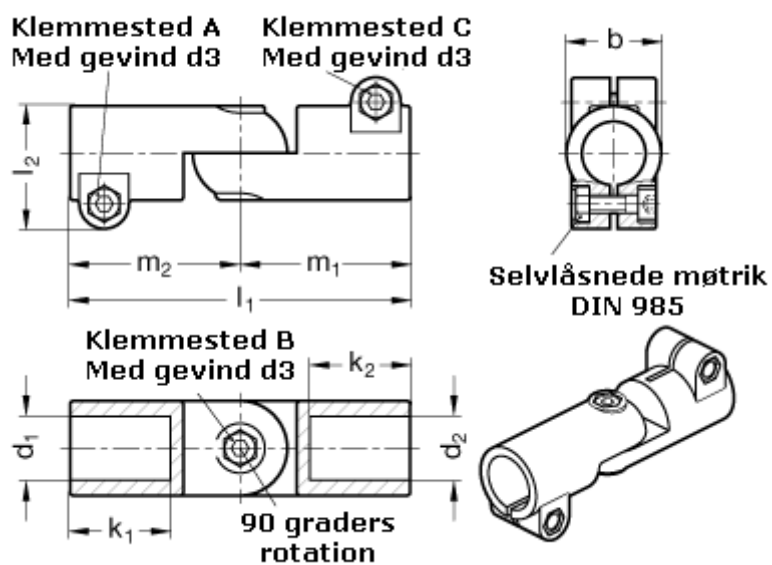

Article number: 20286B42B40T2BL

Description: E+G Swivel clamp connector joint  
GN286-B42-B40-T-2-BL

## Measures

$b = 65$	$m_1 = 115$
$d_1 = B42$	$m_2 = 115$
$d_2 = B40$	
$d_3 = M10$	
$k_1 = 74.0$	
$k_2 = 74.0$	
$l_1 = 230$	
$l_2 = 77.5$	